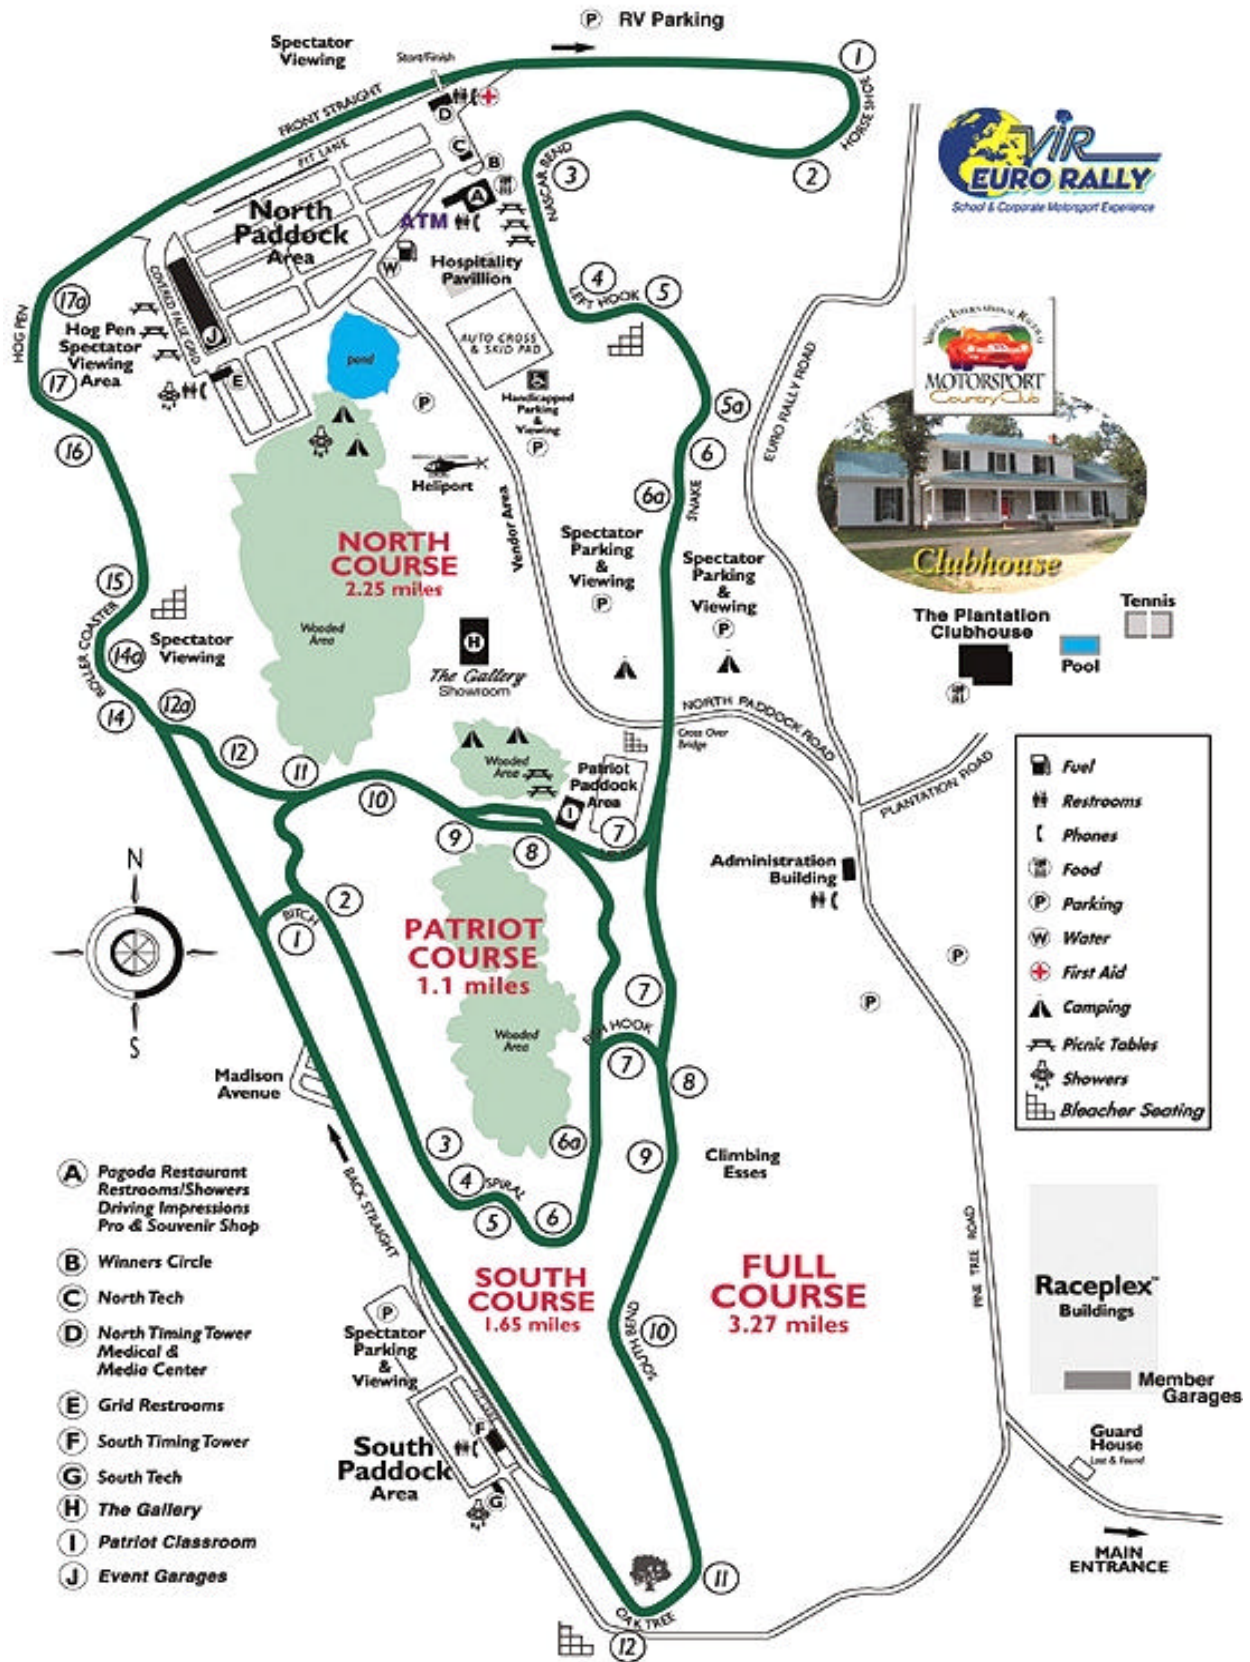

VIRGINIA INTERNATIONAL RACEWAY

Track Map compliments of Championship Cup Series, <http://www.csracing.us>