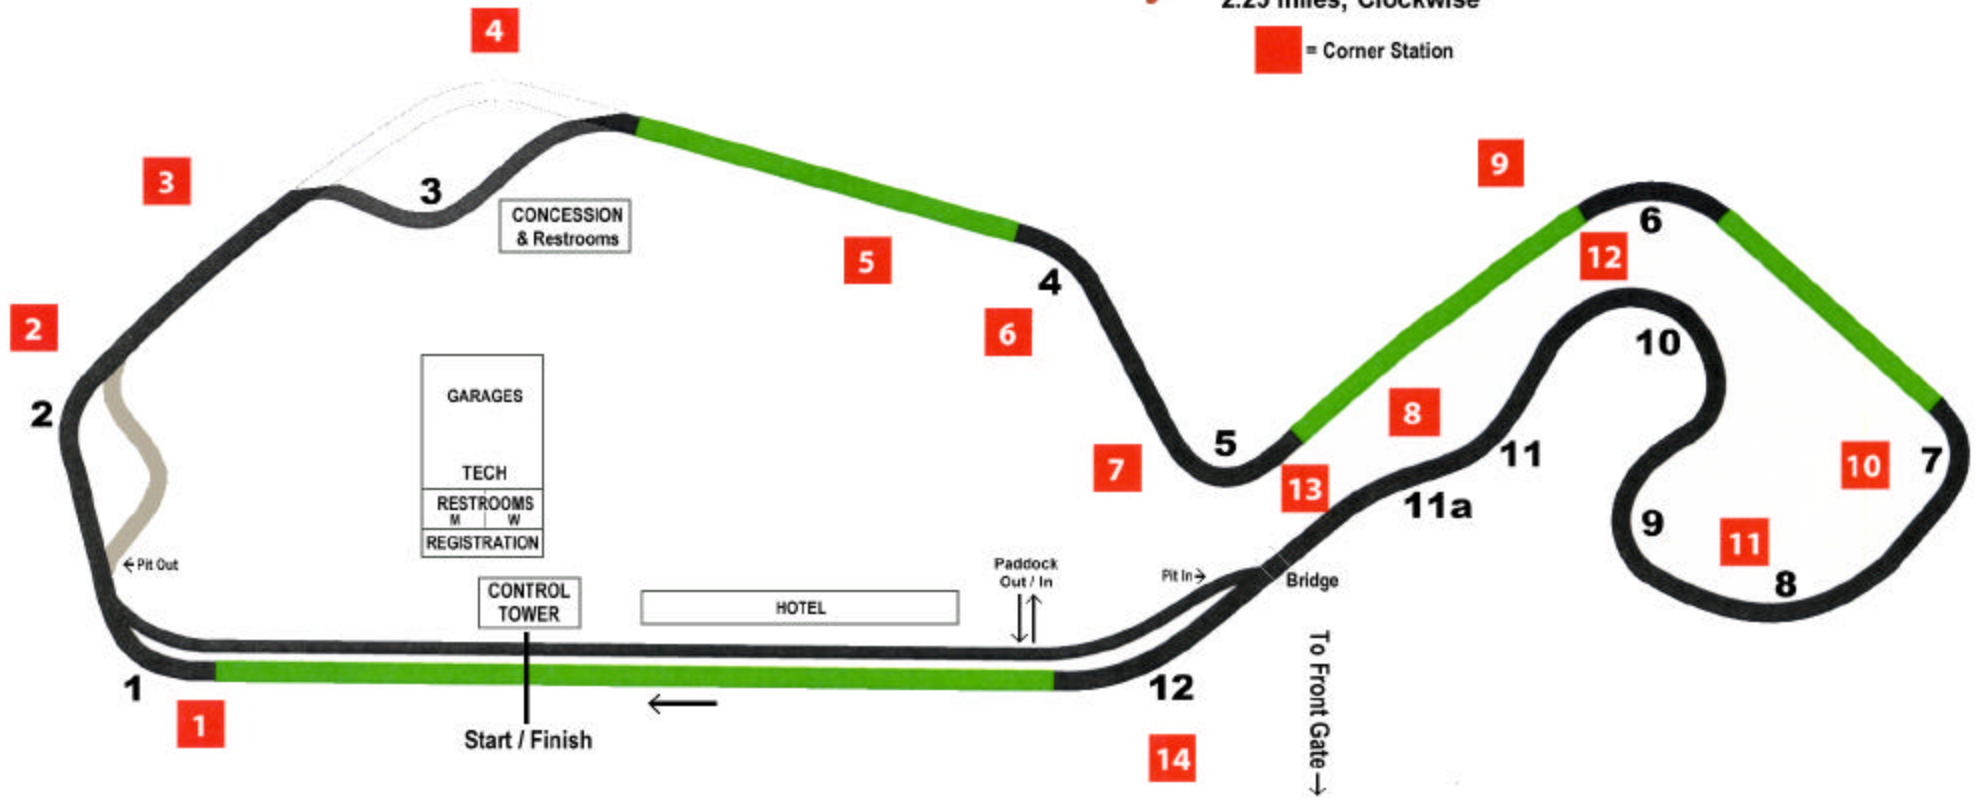

2.25 miles, Clockwise

■ = Corner Station

Track Map compliments of Championship Cup Series, www.ccsracing.us